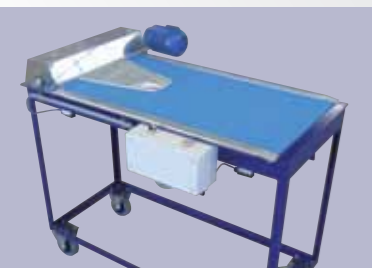

Labels and Ribbons

Robotag offers an additional service: we can provide all the materials required to label products for the ornamental horticulture and related sectors. This includes a broad range of high-quality labels and thermo transfer ribbons. Is the product you are looking for not included in our range? No problem. We can simply order it for you.

Sleeve Wringer

Robotag has developed a special 'Sleeve Wringer' to prevent sleeves from sticking together after manufacture or storage. The advantage to this is a guarantee that every individual sleeve gets labeled every time.